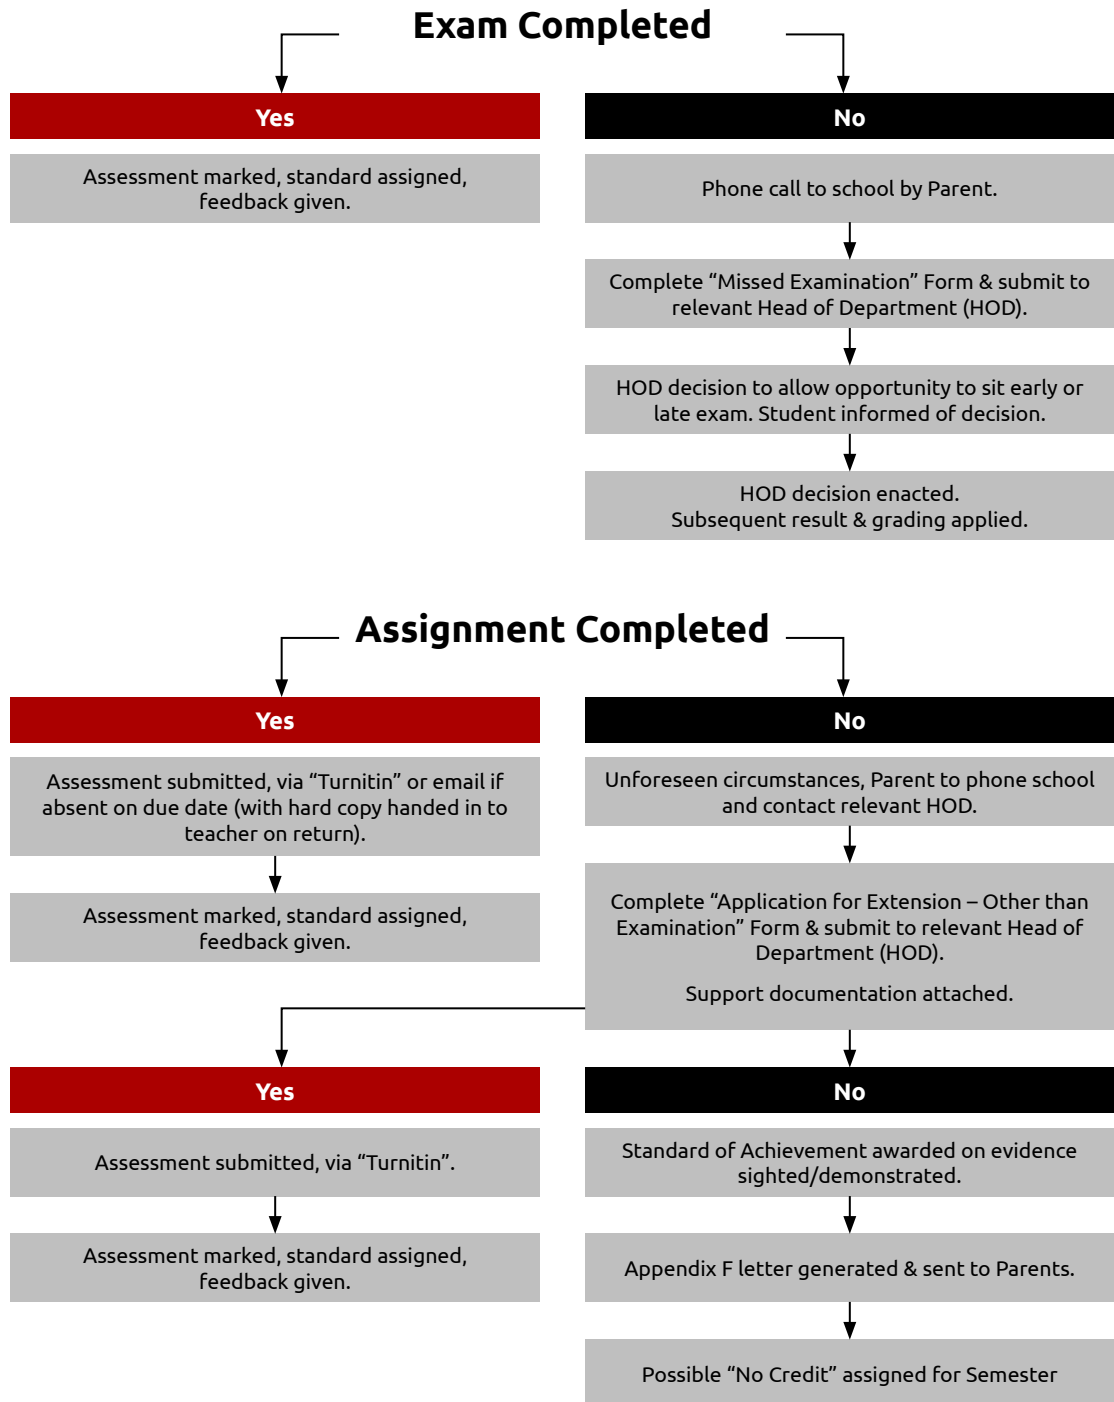

# Examination/Assignment Assessment Flowchart

To access the full Examination/Assignment Assessment document please visit the school website - <http://benowashs.eq.edu.au>. This information can be found in the section Our School - Rules and Policies.